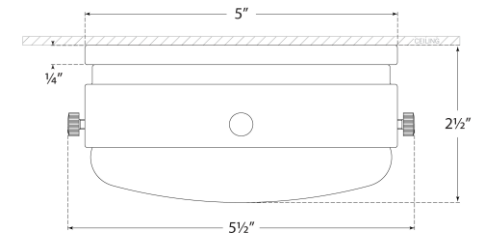

SPEC SHEET

Hicks 5.5" Solitaire Flush Mount

Item # TOB 4062BZ/HAB-WG

Designer: Thomas O'Brien

Height: 2.5"

Width: 5.5"

Finishes: AN, BZ/HAB, HAB, PN

Glass Options: WG

Socket: Dedicated LED

Wattage: 11w (1000lm)

Front View